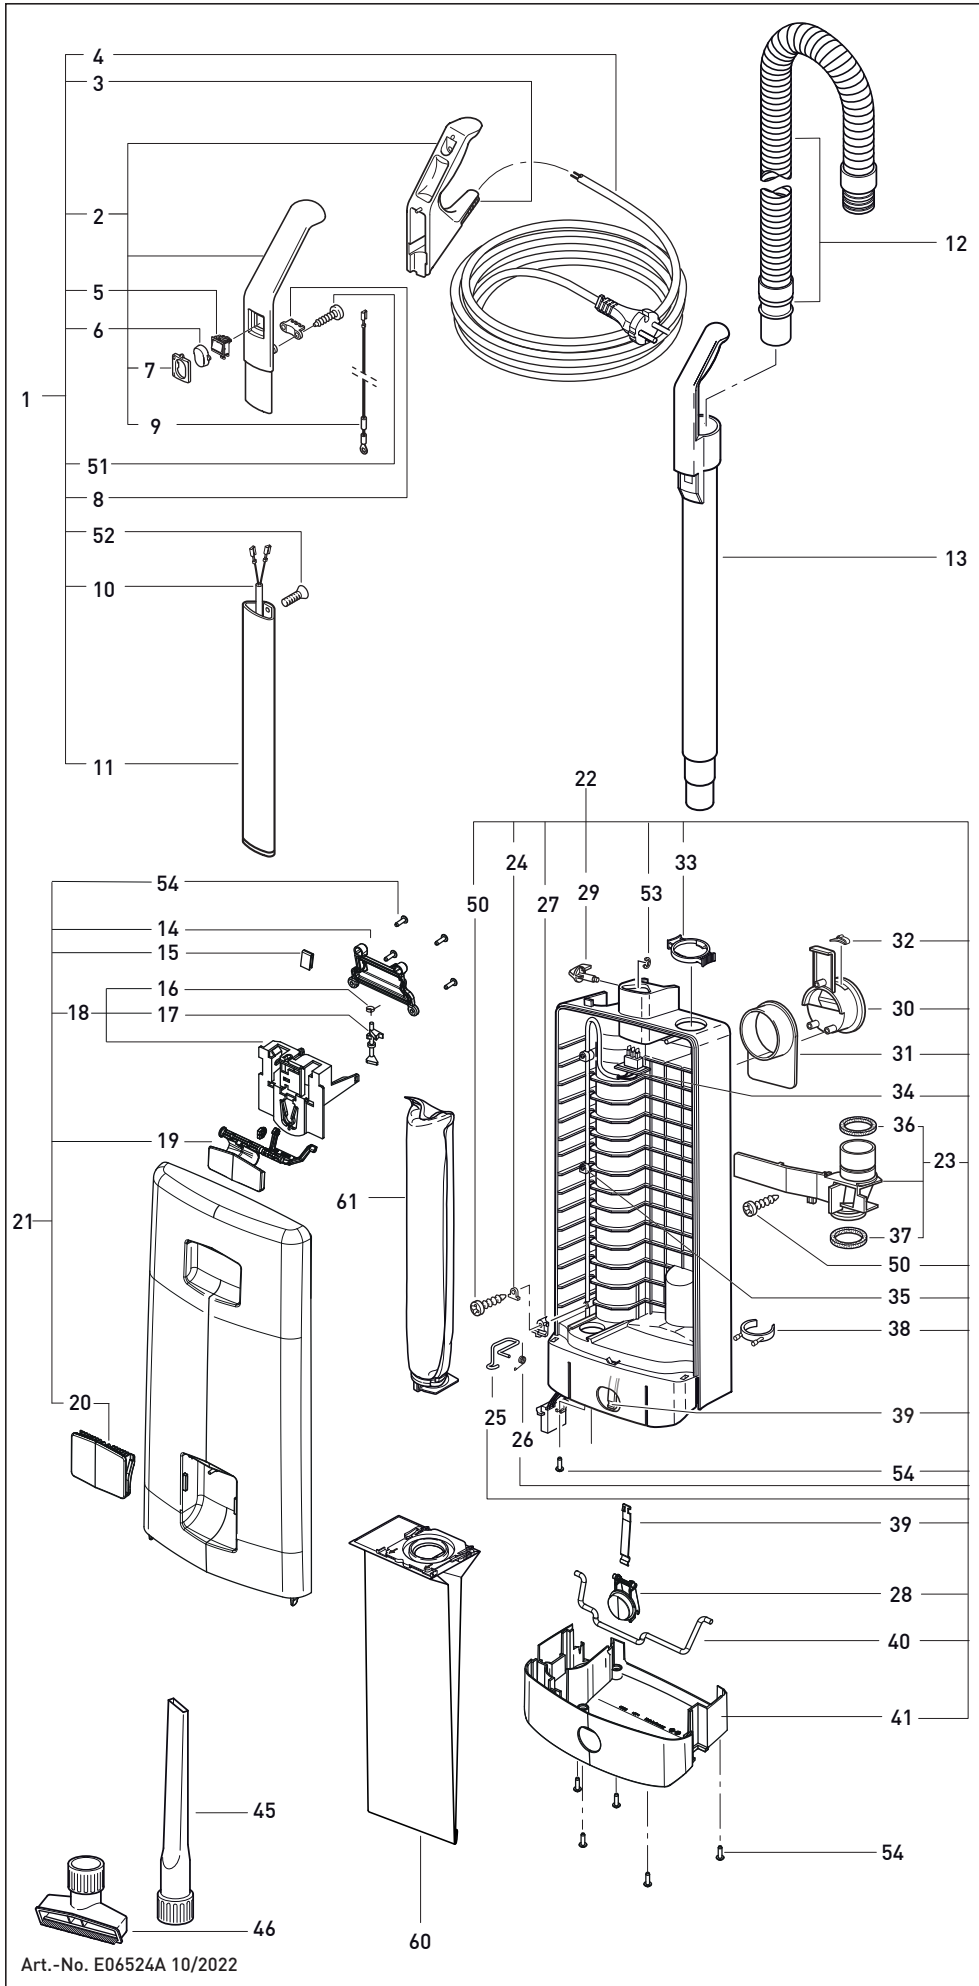

This information is intended for Europe only (220-240 V) and may not be applied for North America!

black/silver 220-240V

SEBO AUTOMATIC X 7

Pos.	Art.-No.	Description
1	5640SE	Handle complete, black/silver
2	5295gsSE	Handle grip X, black, incl. Pos. 7+9
3	5359SW	Grommet, black
4	5260dg	Cable with Contour-plug, grey black
5	5113	Switch, 2-pol, Spare part
6	5160sb	Switch cap, silver
7	5161sw	Switch cap holder, black
8	5162	Cable clamp
9	5253-1	Wire antistatic
10	5216ER	Handle cable
11	5187	Handle tube X / 345mm
12	5040sb	Hose X, complete, silver
13	5045sw	Extension tube X, black
14	51059gs	Cover, grey black
15	5319	Bag holder spring
16	5091	Safety catch spring
17	5360	Safety catch
18	5324	Bag holder, complete, incl. Pos. 16+17
19	51053SB	Cover release, silver
20	51052SE	Handle cover, silver
21	51051SWSB	Front cover cpl., black
22	51050SWSB	Dust bag housing X, cpl., black
23	5380SW	Internal cover, cpl., black (incl. Pos. 36+37)
24	1073	Clamp
25	5208	Filter safety catch
26	5210	Return spring
27	5164	Cable clamp
28	51003sb	Dust bag housing locking, silver
29	1859sb	Handle catch, silver
30	5721sw	Carrying handle, black
31	5703sw	Cable hook, black
32	5146	Stop spring
33	5424SB	Retaining ring, silver
34	5217ER	Internal cable
35	5266	Cable clamp
36	5842	Seal 54x44x6
37	5289	Seal
38	1823sw	Attachment clip, black
39	5084	Spring for locking rod
40	5083	Locking rod
41	51002sw	Dust bag housing bumper base, black
45	1092sw	Crevice nozzle, black
46	1491sw	Upholstery nozzle, black
50	0102ER	Screw F 3,9x13 DIN 7981
51	0103ER	Screw C 3,9x16, DIN 7981
52	0129ER	Screw M 4x12
53	0161ER	Clip #4, DIN 6799
54	01036ER	Screw 4x14, Torx 20
60	5093ER	Sebo Filterbox X
61	5036ER	Micro hygiene filter X