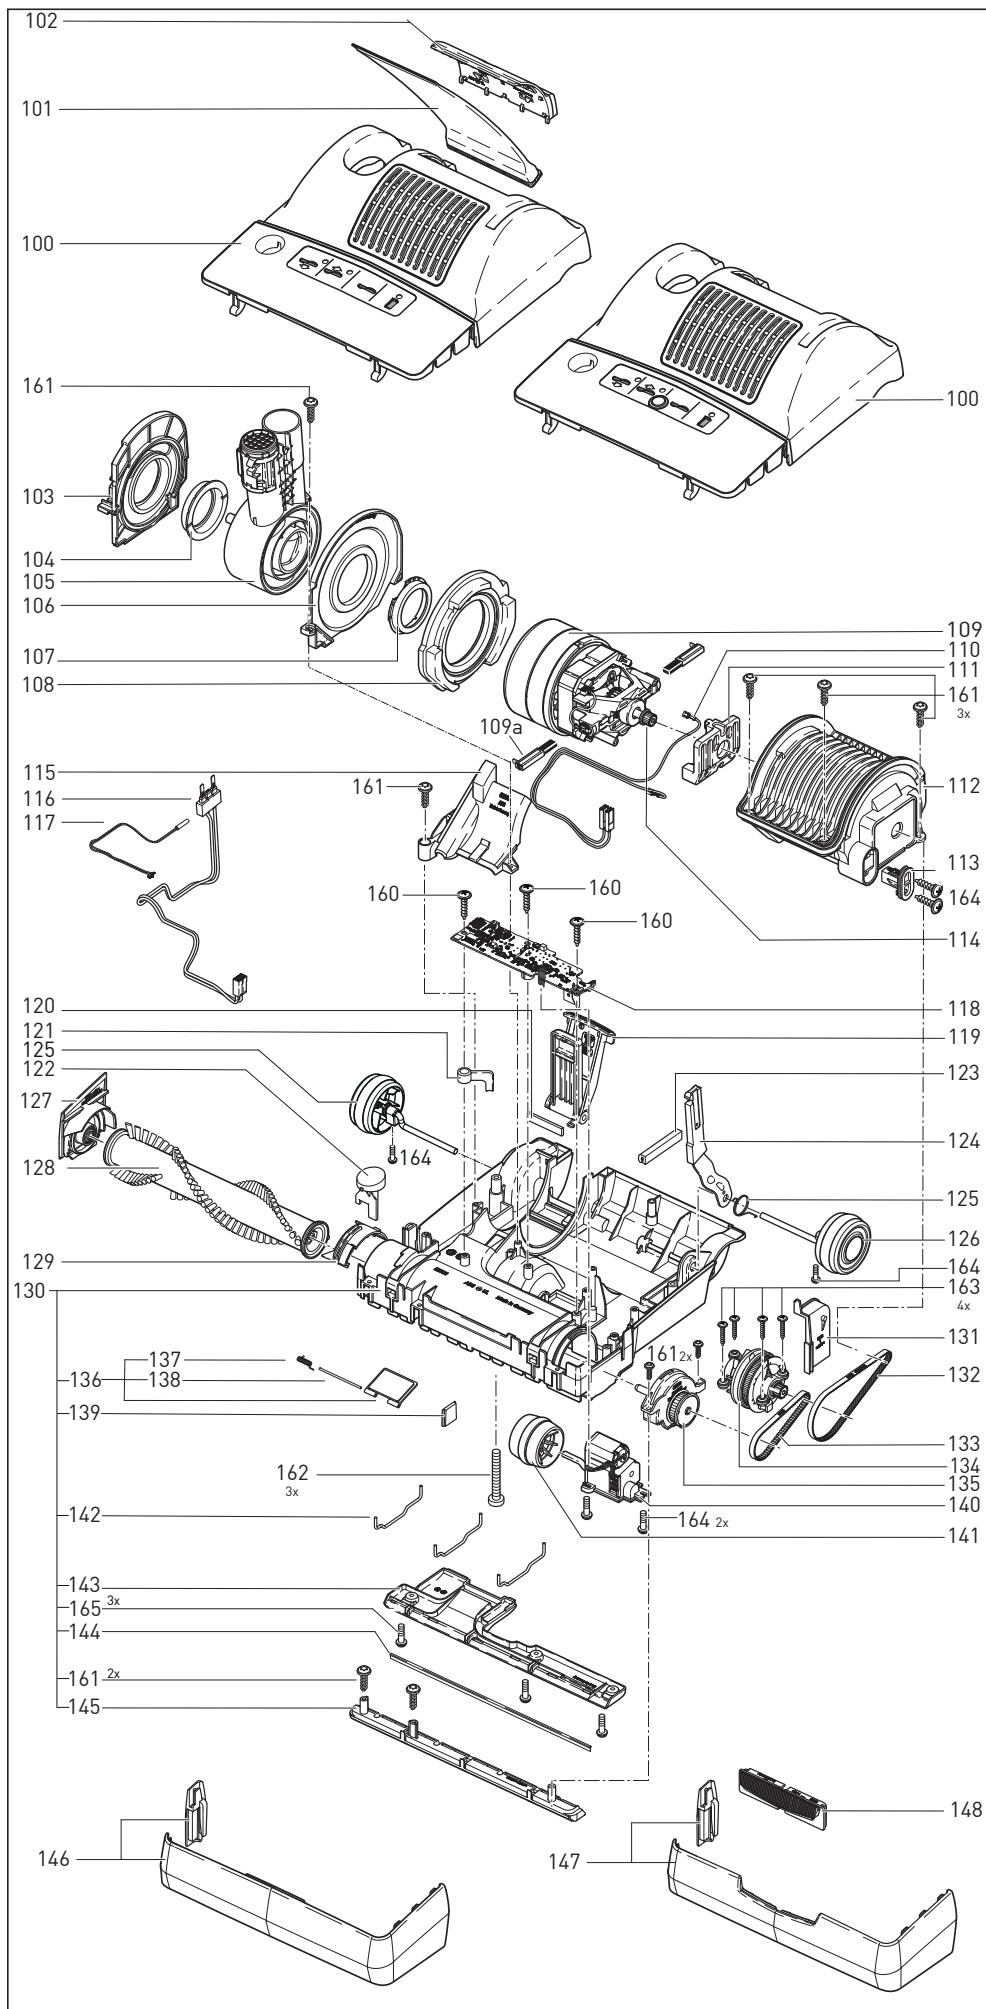

This information is intended for Europa only (220-240 V) and may not be applied for North America!

black/silver 220-240V

SEBO AUTOMATIC X 7

Pos.	Art.-No.	Description
100	52106swSE	Power head cover, cpl., X7 black / silver
	52126swSE	Power head cover BOOST, cpl., X7 black/silver
101	52038ER	Exhaust filter
102	52029SW	Exhaust filter cover, cpl., black
103	52018ER	Swivel neck support r.h.
104	5101	Swivel neck bearing r.h.
105	52023ER	Swivel neck assembly X7, complete
106	52020	Swivel neck support l.h.
107	5717	Swivel neck bearing l.h.
108	52014	Motor support seal
109	52043ER	Vacuum motor 890W/220-240V
109a	05140S	Carbon brush set
110	52040ER	cable set motor
111	50382	Rubber mounting
112	52059	Motor housing
113	52011ER	Belt adjust, complete
114	5462	Vacuum motor pulley 2MR
115	52115ER	Suction duct access cover
116	52199ER	Cable set swivel neck, incl. connector support
117	52103	Reed switch swivel neck X-2017
118	5871ER	PCB Power supply/Controller X7/8, 220-240V
119	52009OR	Foot pedal, complete
120	52052	Felt strip
121	52054	Cabel guide
122	52034sw	Brush roller release knob, black
123	52112	Buffer motor housing
124	52021ER	Support lever
125	5107-1	Support spring
126	52102gs	Wheel, cpl. with axle, grey black
127	52032GS	Bearing block right hand, grey black
128	5010ER	Brush roller X1/X4/G1, blue bristles
129	52033ER	Brush roller release ring with spring
130	52195GS	Chassis X7, cpl., grey black, w/o bumper
131	5112sw	Motor pulley cover
132	5463	Belt 2MR-310-6
133	5110	Belt 219 3M HTDII-6
134	52108	Sensor X4/XP1/G1, cpl.
135	52111ER	Bearing block l.h., cpl.
136	5172OR	Access door cpl., orange, (incl. Pos. 136+137)
137	5304	Access door spring
138	5303	Access door axle
139	5155gs	Rubbing plate
140	5060ER	Servo motor with gear box
141	5174gs	Pile adjustment wheel, grey black
142	5402	Wire tie
143	52110GS	Rear bottom plate X7, cpl., (incl. Pos. 144+145)
144	5400-1	Sealing strip X4/7
145	50404gsER	Front bottom plate X7, cpl.
146	52050gs	Bumper set X7, grey black
147	52002gs	Bumper set X7 LED, grey black
148	52016ER	LED assembly, complete
160	01029ER	Screw C2,9x13
161	01016ER	AMTEC-Screw 4,0x16 TORX 20
162	0176ER	Screw AM 4x30 DIN 7985TL
163	0104ER	Screw C 3,9x25 DIN 7981
164	0102ER	Screw F 3,9x13 DIN 7981
165	0197ER	Screw M4x12 Z1